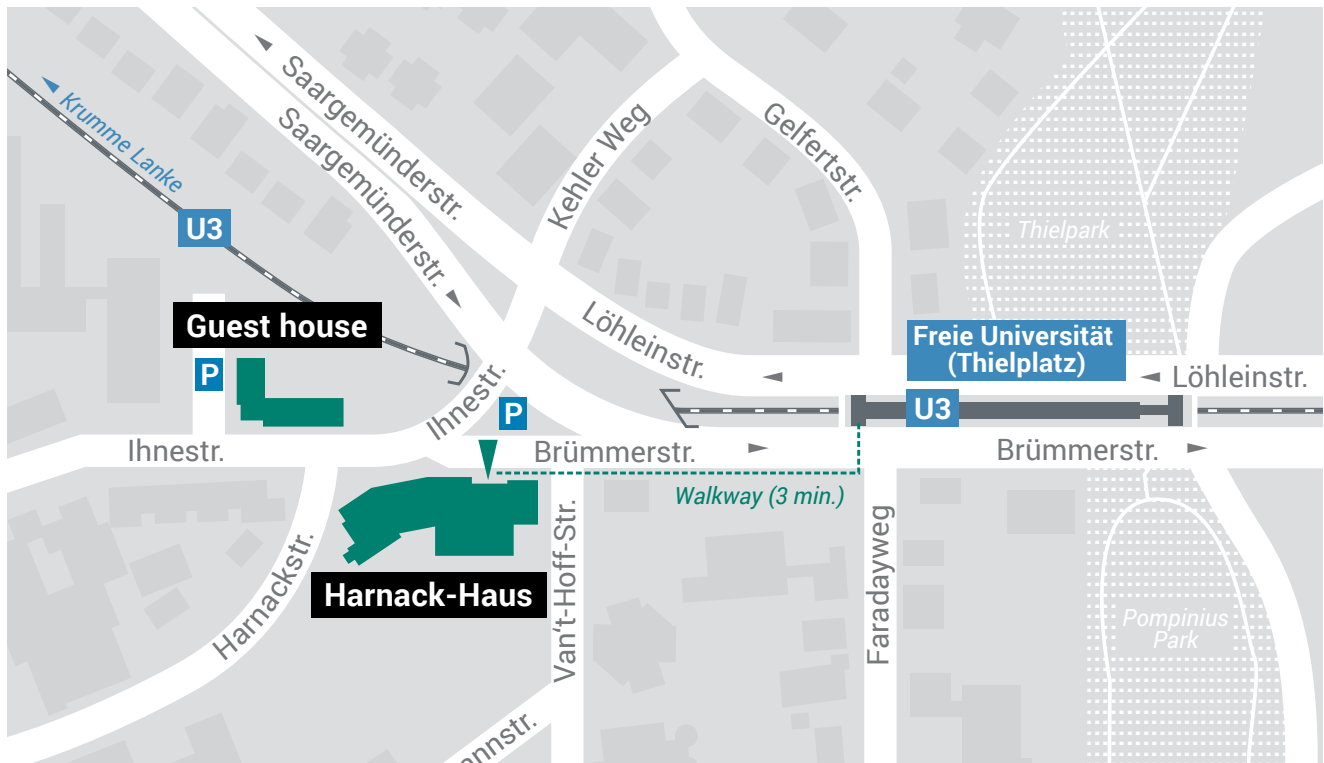

How to get to the Harnack-Haus

Start at train station Südkreuz (9 km)

... use the S-Bahn city train S41 Ringbahn (only selected trains) to *Heidelberger Platz*. There change for underground line U3 towards *Krumme Lanke* to the station *Freie Universität (Thielplatz)*. Leave the underground station by walking to the direction of travel and by using the left exit. The Harnack House is 100 m away on the right side.

Start at airport Tegel (18 km)

... use bus 109 towards *Zoologischer Garten*. Change at *Jakob-Kaiser-Platz* for underground line U7 towards *Rudow* to *Fehrbelliner Platz*. There change for underground line U3 towards *Krumme Lanke* to the station *Freie Universität (Thielplatz)*. Leave the underground station by walking to the direction of travel and by using the left exit. The Harnack House is 100 meters away on the right side.

Arrival by car

If you arrive via highway A 115 take exit *Hüttenweg number 2*, turn right towards *Dahlem* until you reach the corner of *Clayallee*. Then turn right and at the next crossroads turn left to *Saargemünder Straße*. A short time afterwards, you reach the Harnack House at the corner of *Ihnestraße*.

The Harnack-Haus and the guest house are located on *Ihnestraße* in Berlin Dahlem near *Clayallee*. They are only 50 meters away from each other. Both houses provide sufficient car park for those who choose to arrive by their own car.